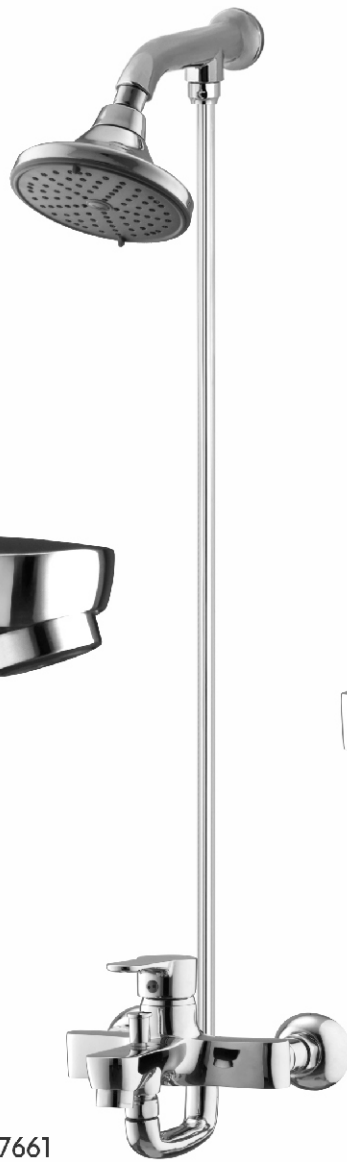

★ Color Set are Available in White & Black

CODE	DESCRIPTION	CHROME & COLOUR	PVD FULL GOLD	BLACK GOLD
3171	BATH MIXER DRIZAL (WALL TYPE) T. Arm (R-34), Super Jet Shower (150mm) & 4 Feet Rod	20608	27128	23161
3173	BASIN MIXER DRIZAL	11175	12198	12790
3171/3173	2 PIECE DRIZAL (BATH + BASIN)	31783	39326	35951
2382	6 Piece FULL ROUND GENERAL SET (SINGLE HEAD)	-	-	-
S-3171/3173 2382	DRIZAL WALL TYPE (8 PIECE SET) Bath MixerDrizal+ Basin Mixer Drizal + 6 Piece Full Round General Set (S. Head)	39056	50995	44297
S-3172/3173 2382	DRIZAL HAND SHOWER TYPE (8 PIECE SET) Bath MixerDrizal+ Basin Mixer Drizal + 6 Piece Full Round General Set (S. Head)	38440	-	43681
3172	BATH MIXER DRIZAL (HAND S. TYPE) Sonex Single Function Hand Shower (Round) with Holder	19992	-	22545

6 PIECES SET

507

2384

Pvd Full Gold Set Available with 6 Piece Genral Lever Set

455

510

BRIGHT SET

34%
DISCOUNTED PRICES

Art. 7663

Art. 7661

Art. 7662

a quality conscious
company

★ Color Set are Available in Black, White

CODE	DESCRIPTION	CHROME & COLOUR	PVD FULL GOLD	BLACK GOLD
7661	BATH MIXER BRIGHT (WALL TYPE) T. Arm (R-34), SUPER Jet Shower (135mm) & 4 Feet Rod	21744	28264	24297
7663	BASIN MIXER BRIGHT	11752	12775	13367
7661/7663	2 PIECE BRIGHT (BATH+BASIN)	33496	41039	37664
2382	6 Piece FULL ROUND GENERAL SET (SINGLE HEAD)	-	-	-
S-7661/7663 2382	BRIGHT WALL TYPE (8 PIECE SET) Bath Mixer Bright+ Basin Bright +6 Piece Full Round General Set (S. Head)	40769	52708	46010
S-7662/7663 2382	BRIGHT HAND SHOWER TYPE (8 PIECE SET) Bath Mixer Bright+ Basin Mixer Bright +6 Piece Full Round General Set (S. Head)	40286		
7662	BATH MIXER BRIGHT (HAND S. TYPE) Sonex Single Function Hand Shower (Round) with Holder	21261		