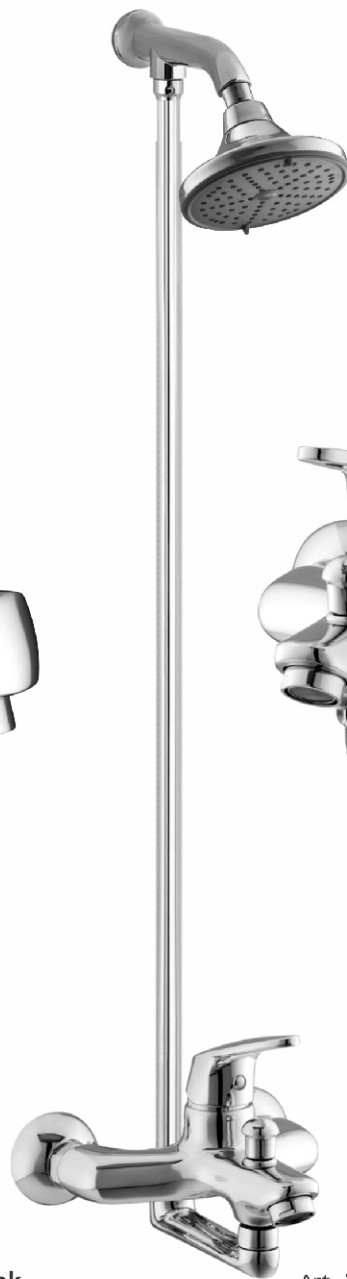

PRIME SET

Art. 6462

Art. 6461

Art. 6463

2
 a
 b
 u
 d
 i
 l
 i
 t
 y
 c
 o
 n
 s
 c
 i
 o
 u
 s
 c
 o
 m
 p
 a
 n
 y

★ Color Set are Available in Black, White

CODE	DESCRIPTION	CHROME & COLOUR	PVD FULL GOLD	BLACK GOLD
6461	BATH MIXER PRIME (WALL TYPE) T. Arm (R-34), Super Jet Shower (150mm) & 4 Feet Rod	17873	24393	20426
6463	BASIN MIXER PRIME	9757	10780	11372
6461/6463	2 PIECE PRIME (BATH + BASIN)	27630	35173	31798
2382	6 Piece FULL ROUND GENERAL SET (SINGLE HEAD)	-	-	-
...s-6461/6463... 2382	PRIME WALL TYPE (8 PIECE SET) Bath Mixer prime + Basin Mixer prime + 6 Piece Full Round General Set (S. Head)	34903	46842	40144
...S6462/6463... 2382	PRIME HAND SHOWER TYPE (8 PIECE SET) Bath mixer venus + Basin Mixer venus + 6 Piece Full Round General Set (S. Head)	34420	-	39661
6462	BATH MIXER PRIME (HAND S. TYPE) Sonex Single Function Hand Shower (Round) with Holder	17390	-	19943

6 PIECES SET

507

2384

455

510

CLASSIC SET

34%
DISCOUNTED PRICES

Art. 123

Art. 121

Art. 122

a quality conscious
company!

★ Color Set are Available in White & Black

CODE	DESCRIPTION	CHROME & COLOUR	BLACK GOLD
121	BATH MIXER CLASSIC (WALL TYPE) T. Arm (R-34), super Jet Shower 135mm & 4 Feet Rod	19800	22353
123	BASIN MIXER CLASSIC	10750	12365
121/123	2 PIECE CLASSIC SET (BATH + BASIN)	30550	34718
2382	6 Piece FULL ROUND GENERAL SET (S. HEAD)	-	-
S-121/123 2382	CLASSIC WALL TYPE (8 PIECE SET) Bath Mixer CLASSIC + Basin Mixer CLASSIC + 6 Piece Full Round General Set (S. Head)	37823	43064
S-122/123 2382	CLASSIC HAND SHOWER TYPE (8 PIECE SET) Bath Mixer CLASSIC + Basin Mixer CLASSIC + 6 Piece Full Round General Set (S. Head)	37340	42581
122	BATH MIXER CLASSIC (HAND S. TYPE) Sonex Single Function Hand Shower (Round) with Holder	19317	21870