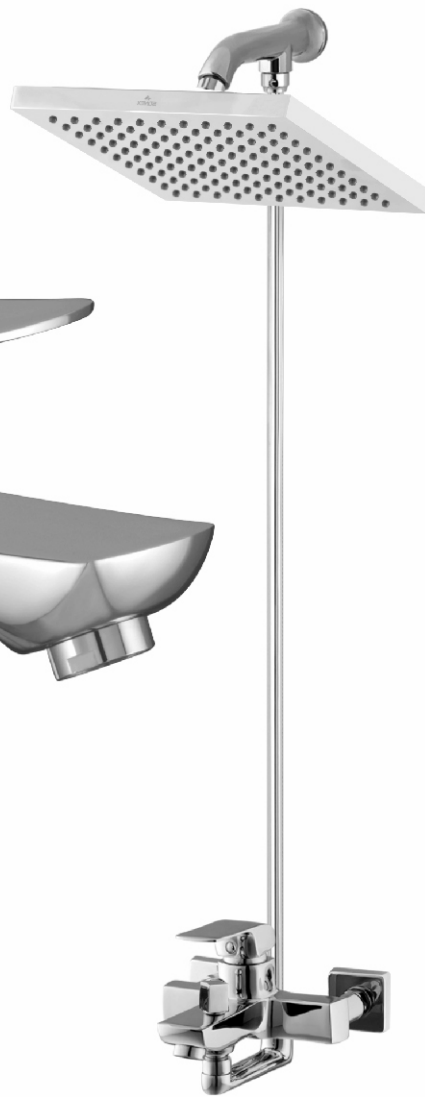

42 a quality conscious company!

Art. 3141

★ Color Set are Available in White & Black

CODE	DESCRIPTION	CHROME & COLOUR	PVD FULL GOLD	BLACK GOLD
3141	BATH MIXER DISTAL (WALL TYPE) T. Arm (R-34), Sonex Square Rain Shower (200 mm) & 4 Feet Rod	22106	28811	24659
3143	BASIN MIXER DISTAL	11504	12533	13119
3141/3143	2 PIECE DISTAL SET (BATH + BASIN)	33610	41344	37778
2484	2 Piece Full Round T. COCK GENERAL	-	-	-
408	1 Piece Square T. COCK SQUARE	-	-	-
555	1 Piece Quarter Round MUSLIM BIB COCK SQUARE (SINGLE HEAD)	-	-	-
510	1 Piece SONEX MUSLIM SHOWER with Chain 1 M	-	-	-
507	1 Piece GENERAL BASIN WASTE	-	-	-
2482	6 Piece QUARTER ROUND SQUIRE SET (SINGLE HEAD)	-	-	-
S-3141/3143 2482	DISTAL WALL TYPE (8 PIECE SET) Bath Mixer Distal + Basin Mixer Distal + 6 Piece Quarter Round Square Set	43967	56133	49208
S-3142/3143 2482	DISTAL HAND SHOWER TYPE (8 PIECE SET) Bath Mixer Distal + Basin Mixer Distal + 6 Piece Quarter Round Square Set	43332	-	48573
3142	BATH MIXER DISTAL (HAND S. TYPE) Sonex Single Function Hand Shower (Square) with Holder	21471	-	24024

6 PIECES SET