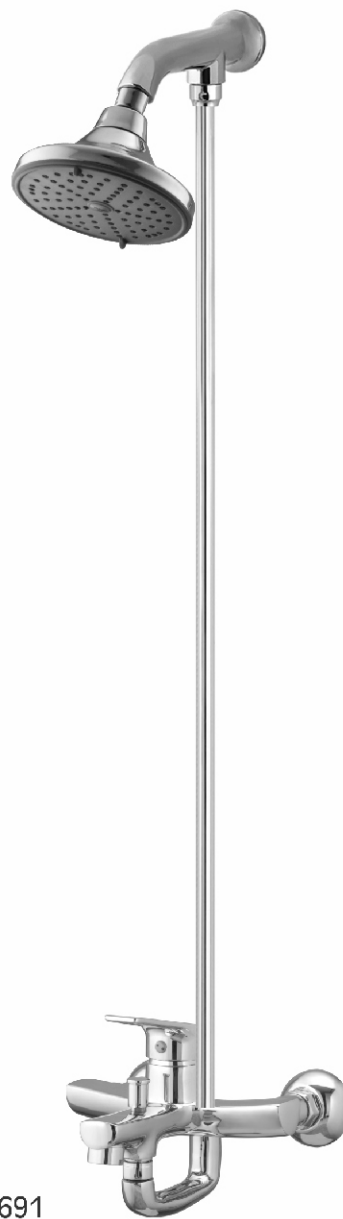

PRIME SET

Art. 6462

Art. 6461

Art. 6463

2
 a
 b
 u
 d
 i
 l
 i
 t
 y
 c
 o
 n
 s
 c
 i
 o
 u
 s
 c
 o
 m
 p
 a
 n
 y

★ Color Set are Available in Black, White

CODE	DESCRIPTION	CHROME & COLOUR	PVD FULL GOLD	BLACK GOLD
6461	BATH MIXER PRIME (WALL TYPE) T. Arm (R-34), Super Jet Shower (150mm) & 4 Feet Rod	17873	24393	20426
6463	BASIN MIXER PRIME	9757	10780	11372
6461/6463	2 PIECE PRIME (BATH + BASIN)	27630	35173	31798
2382	6 Piece FULL ROUND GENERAL SET (SINGLE HEAD)	-	-	-
...s-6461/6463... 2382	PRIME WALL TYPE (8 PIECE SET) Bath Mixer prime + Basin Mixer prime + 6 Piece Full Round General Set (S. Head)	34903	46842	40144
...S6462/6463... 2382	PRIME HAND SHOWER TYPE (8 PIECE SET) Bath mixer venus + Basin Mixer venus + 6 Piece Full Round General Set (S. Head)	34420	-	39661
6462	BATH MIXER PRIME (HAND S. TYPE) Sonex Single Function Hand Shower (Round) with Holder	17390	-	19943

6 PIECES SET

455

507

2384

SINGLE LEVER

SUPREME SET

34%
DISCOUNTED PRICES

Art. 7693

Art. 7691

Art. 7692

a quality conscious
company!

★ Color Set are Available in Black, White

CODE	DESCRIPTION	CHROME & COLOUR	PVD FULL GOLD	BLACK GOLD
7691	BATH MIXER SUPREME (WALL TYPE) T. Arm (R-34), Super Jet Shower (135mm) & 4 Feet Rod	18510	25030	21063
7693	BASIN MIXER SUPREME	10086	11109	11701
7691/7693	2 PIECE SUPREME (BATH + BASIN)	28596	36139	32764
2382	6 Piece FULL ROUND GENERAL SET (SINGLE HEAD)	-	-	-
-S-7691/7693- 2382	SUPREME WALL TYPE (8 PIECE SET) Bath Mixer Vita + Basin Mixer Vita + 6 Piece Full Round General Set (S. Head)	35869	47508	41110
-S-7692/7693- 2382	SUPREME HAND SHOWER TYPE (8 PIECE SET) Bath Mixer Vita + Basin Mixer Vita + 6 Piece Full Round General Set (S. Head)	35386	-	-
7692	BATH MIXER SUPREME (HAND S. TYPE) Sonex Single Function Hand Shower (Round) with Holder	18027	-	-

6 PIECES SET

507

2384

510

455

SINGLE LEVER

AQUA SET

Art. 6022