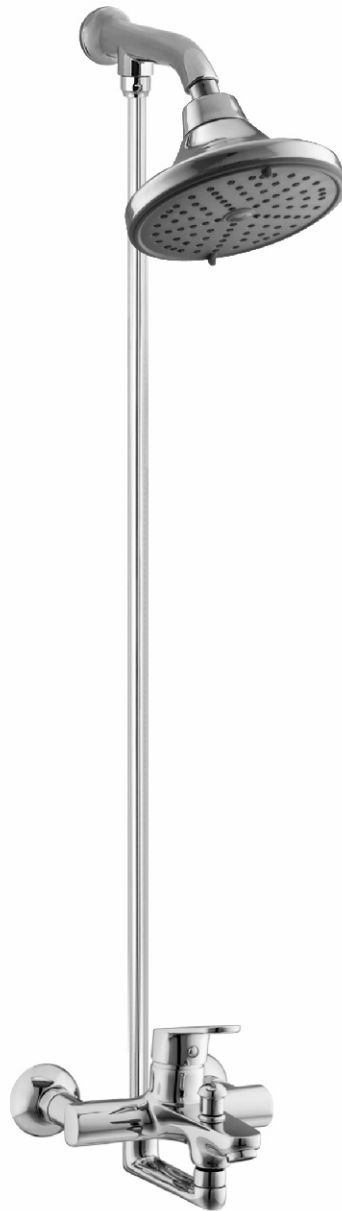

Art. 3173

Art. 3171