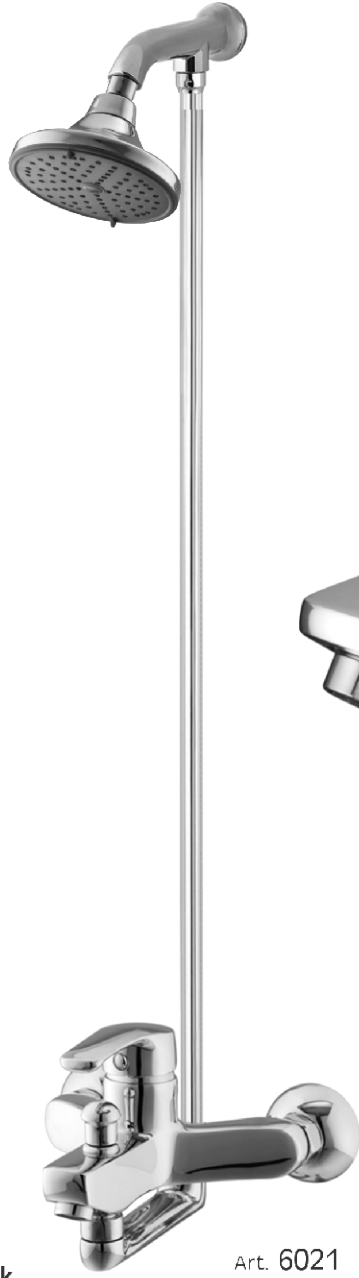

PRIME SET

Art. 6462

Art. 6461

Art. 6463

2
 a
 b
 u
 d
 i
 l
 i
 t
 y
 c
 o
 n
 s
 c
 i
 o
 u
 s
 c
 o
 m
 p
 a
 n
 y

★ Color Set are Available in Black, White

CODE	DESCRIPTION	CHROME & COLOUR	PVD FULL GOLD	BLACK GOLD
6461	BATH MIXER PRIME (WALL TYPE) T. Arm (R-34), Super Jet Shower (150mm) & 4 Feet Rod	17873	24393	20426
6463	BASIN MIXER PRIME	9757	10780	11372
6461/6463	2 PIECE PRIME (BATH + BASIN)	27630	35173	31798
2382	6 Piece FULL ROUND GENERAL SET (SINGLE HEAD)	-	-	-
...s-6461/6463... 2382	PRIME WALL TYPE (8 PIECE SET) Bath Mixer prime + Basin Mixer prime + 6 Piece Full Round General Set (S. Head)	34903	46842	40144
...S6462/6463... 2382	PRIME HAND SHOWER TYPE (8 PIECE SET) Bath mixer venus + Basin Mixer venus + 6 Piece Full Round General Set (S. Head)	34420	-	39661
6462	BATH MIXER PRIME (HAND S. TYPE) Sonex Single Function Hand Shower (Round) with Holder	17390	-	19943

Art. 7691

Art. 7692

a quality conscious
company!

★ Color Set are Available in Black, White

CODE	DESCRIPTION	CHROME & COLOUR	PVD FULL GOLD	BLACK GOLD
7691	BATH MIXER SUPREME (WALL TYPE) T. Arm (R-34), Super Jet Shower (135mm) & 4 Feet Rod	18510	25030	21063
7693	BASIN MIXER SUPREME	10086	11109	11701
7691/7693	2 PIECE SUPREME (BATH + BASIN)	28596	36139	32764
2382	6 Piece FULL ROUND GENERAL SET (SINGLE HEAD)	-	-	-
-S-7691/7693- 2382	SUPREME WALL TYPE (8 PIECE SET) Bath Mixer Vita + Basin Mixer Vita + 6 Piece Full Round General Set (S. Head)	35869	47508	41110
-S-7692/7693- 2382	SUPREME HAND SHOWER TYPE (8 PIECE SET) Bath Mixer Vita + Basin Mixer Vita + 6 Piece Full Round General Set (S. Head)	35386	-	-
7692	BATH MIXER SUPREME (HAND S. TYPE) Sonex Single Function Hand Shower (Round) with Holder	18027	-	-

6 PIECES SET

507

2384

510

455

SINGLE LEVER

AQUA SET

Art. 6022