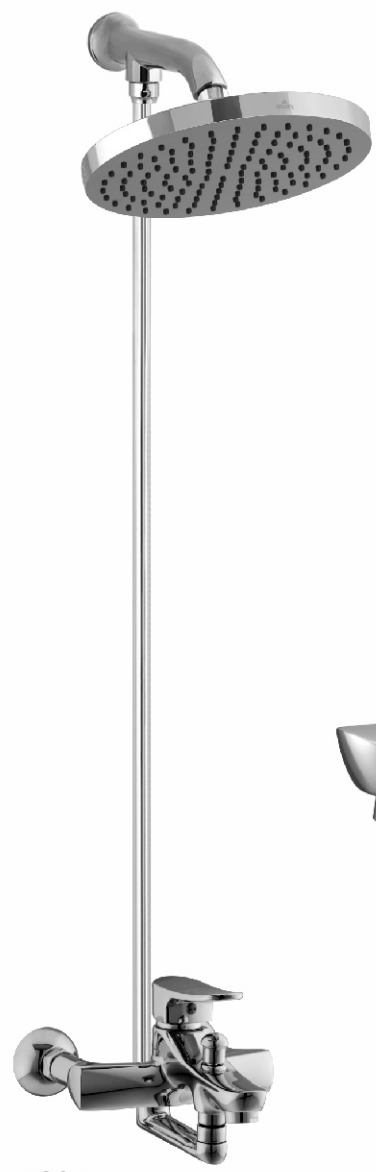

Art. 5172

Art. 5171

Art. 5173

★ Color Set are Available in White & Black

CODE	DESCRIPTION	CHROME & COLOUR	PVD FULL GOLD	BLACK GOLD
5171	BATH MIXER LAKE (WALL TYPE) T. Arm (R-34), Sonex Square Rain Shower (200 mm) & 4 Feet Rod	22980	31064	25533
5173	BASIN MIXER LAKE	11578	12530	13193
5171/5173	2 PIECE LAKE SET (BATH+BASIN)	34558	43594	38726
2482	6 Piece QUARTER ROUND SQUARE SET (SINGLE HEAD)	-	-	-
S-5171/5173 2482	LAKE WALL TYPE (8 PIECE SET) Bath Mixer Lake+ Basin Mixer Lake + 6 Piece Q. Round Square Set (S. Head)	44715	58178	49956
S-5172/5173 2482	LAKE HAND SHOWER TYPE (8 PIECE SET) Bath Mixer Lake + Basin Mixer Lake + 6 Piece Q-Round Square Set (S. Head)	44277	-	49518
5172	BATH MIXER LAKE (HAND S. TYPE) Sonex Single Function Hand Shower (Round) with Holder	22542	-	25095

6 PIECES SET

555

507

2384

408

510

SINGLE LEVER

SEAGULL SET

14 a quality conscious company!

Art. 5062

Art. 5064

Art. 5063

6 PIECES SET

★ Color Set are Available in White & Black

CODE	DESCRIPTION	CHROME & COLOUR	PVD FULL GOLD	BLACK GOLD
5061	BATH MIXER SEAGULL (WALL TYPE) T. Arm (R-34), SONEX ROUND RAIN Shower (200 mm) & 4 Feet Rod	22512	28931	25065
5063	BASIN MIXER SEAGULL	11281	12373	12896
5061/5063	2 PIECE SEAGULL SET (BATH + BASIN)	33793	41304	37961
2482	6 Piece QUARTER ROUND SQUIRE SET (SINGLE HEAD)	-	-	-
S-5061/5063 2482	SEAGULL HAND SHOWER TYPE (8 PIECE SET) Bath Mixer Seagull + Basin Mixer Seagull + 6 Piece Q-Round Square Set	43950	55889	49191
5062/5063 2482	SEAGULL HAND SHOWER TYPE (8 PIECE SET) Bath Mixer Seagull + Basin Mixer Seagull + 6 Piece Q-Round Square Set	43334	-	48575
5062	BATH MIXER SEAGULL (HAND S. TYPE) Sonex Triple Function Hand Shower (Round) with Holder	21896	-	24449