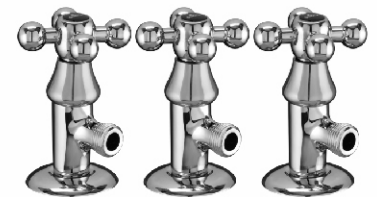

★ Color Set are Available in White & Black

CODE	DESCRIPTION	CHROME & COLOUR	PVD FULL GOLD
320	BATH MIXER VICTORIA (WALL TYPE) T. Arm (R-56), Super Jet Shower (135 mm) & 4 Feet Rod	15492	21227
322	BASIN MIXER VICTORIA	8956	10548
320/322	2 PIECE VICTORIA (BATH + BASIN)	24448	31775
458	3 Piece Full Round T. COCK GENERAL (HEAD VICTORIA)	-	-
358	1 Piece Full Round MUSLIM BIB COCK GENERAL (H. VICTORIA)	-	-
510	1 Piece SONEX MUSLIM SHOWER CHAIN 1 M	-	-
507	1 Piece GENERAL BASIN WASTE	-	-
2389	6 Piece FULL ROUND VICTORIA SET	-	-
S-320/322 2389	VICTORIA WALL TYPE (8 PIECE SET) Bath Mixer Victoria + Basin Mixer Victoria + 6 Piece Full Round Victoria Set	32888	45360
S-321/322 2389	VICTORIA HAND SHOWER TYPE (8 PIECE SET) Bath Mixer Victoria + Basin Mixer Victoria + 6 Piece Full Round Victoria Set	32418	-
321	BATH MIXER VICTORIA (HAND S. TYPE) Sonex Single Function Hand Shower (Round)	15022	-

6 PIECES SET

458