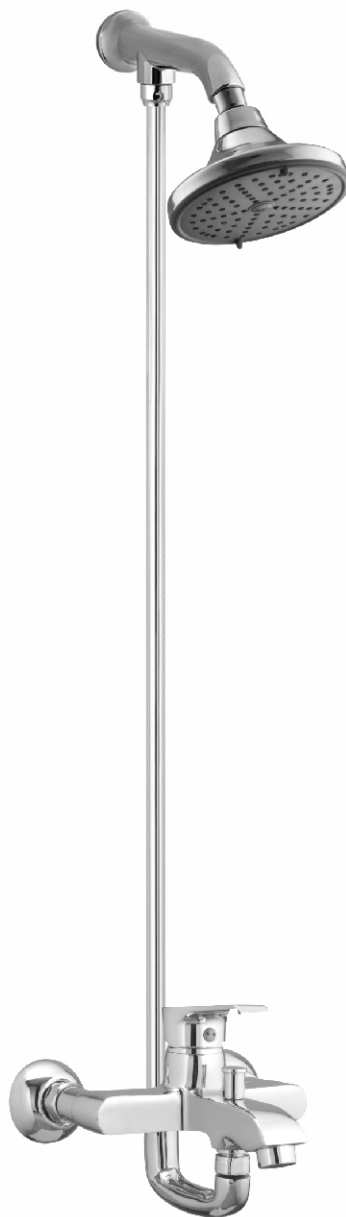

14 a quality conscious company!

Art. 5062

Art. 5064

Art. 5063

6 PIECES SET

★ Color Set are Available in White & Black

CODE	DESCRIPTION	CHROME & COLOUR	PVD FULL GOLD	BLACK GOLD
5061	BATH MIXER SEAGULL (WALL TYPE) T. Arm (R-34), SONEX ROUND RAIN Shower (200 mm) & 4 Feet Rod	22512	28931	25065
5063	BASIN MIXER SEAGULL	11281	12373	12896
5061/5063	2 PIECE SEAGULL SET (BATH + BASIN)	33793	41304	37961
2482	6 Piece QUARTER ROUND SQUIRE SET (SINGLE HEAD)	-	-	-
S-5061/5063 2482	SEAGULL HAND SHOWER TYPE (8 PIECE SET) Bath Mixer Seagull + Basin Mixer Seagull + 6 Piece Q-Round Square Set	43950	55889	49191
5062/5063 2482	SEAGULL HAND SHOWER TYPE (8 PIECE SET) Bath Mixer Seagull + Basin Mixer Seagull + 6 Piece Q-Round Square Set	43334	-	48575
5062	BATH MIXER SEAGULL (HAND S. TYPE) Sonex Triple Function Hand Shower (Round) with Holder	21896	-	24449

SINGLE LEVER

REGAL SET

Art. 7782

Art. 7781

Art. 7783

18
 a quality conscious company!

★ Color Set are Available in Black, White

CODE	DESCRIPTION	CHROME & COLOUR	PVD FULL GOLD	PVD FULL GOLD
7781	BATH MIXER REAGLE (WALL TYPE) T. Arm (R-34), Super Jet Shower (135mm) & 4 Feet Rod	21643	28163	24196
7783	BASIN MIXER REAGLE	11700	12723	13315
7781/7783	2 PIECE REAGLE (BATH + BASIN)	33343	40886	37511
2382	6 Piece FULL ROUND GENERAL SET (SINGLE HEAD)	-	-	-
-S-7781/7783-2382	REAGLE WALL TYPE (8 PIECE SET) Bath Mixer Reagle + Basin Reagle + 6 Piece Full Round General Set (S. Head)	40616	52555	45857
-S-7782/7783-2382	REAGLE HAND SHOWER TYPE (8 PIECE SET) Bath Mixer reAGLE + Basin Mixer reAGLE + 6 Piece Full Round General Set (S. Head)	40133	-	-
7782	BATH MIXER REAGLE (HAND S. TYPE) Sonex Single Function Hand Shower (Round) with Holder	21160	-	-